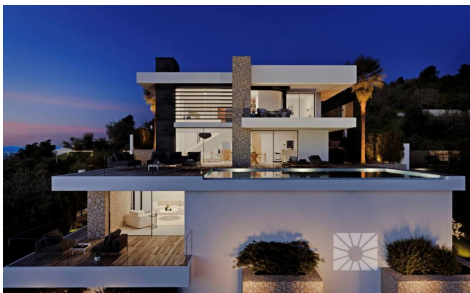

CBN4609D

Other in Benitachell

€1,470,000

3

4

579m²

1,098m²

New build property with in the Jasmines area of Cumbre del Sol. Large lounge dining area, Fully fitted with high quality white goods and central preparation area. Tv area Guest WC Spacious luxury build including 3 bedrooms and 3 bathrooms en suite and two further bathrooms, one for outside use. Basement area suitable for apartment, Cinema room, Gym etc Off road parking for two vehicles. Pro... (Ask for More Details!)